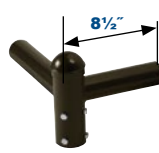

Wall Mount 90°
Bracket
P90WMB

P4CAP

PSS4CVRZ

PSSHHC

Replacement Parts (Order Separately, Field Installed)

PAB34X30 M20 x 27 1/2" Anchor Bolts, Set of 4 for 4" PSSS Poles

PSS4CZ 4" UV-Stabilized Polycarbonate Pole Cap

PSS4CVRZ Base Cover, Bronze Finish

PSSHHC Hand Hole Cover, Bronze Finish

5" Straight Square Steel Pole Mounting Options

Order separately, field installed.

Spoke Brackets and Bullhorns:

Bronze Finish, Spoke Bracket have 7" Arms. Fit 2 3/8" (P2) Tenons.

*Non-stock item. Consult factory for lead time.

All PTSB Spoke Brackets are 9" high from the bottom edge to the top center of the cap

Single Spoke Bracket
PTSB1SZ

Twin Spoke Bracket,
90° Arms
PTSB290SZ

Twin Spoke Bracket,
180° Arms
PTSB2180SZ