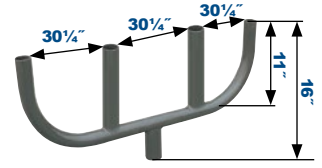

All PTSB Spoke Brackets are 9" high from the bottom edge to the top center of the cap

Single Spoke Bracket
PTSB1SZ

Twin Spoke Bracket,
90° Arms
PTSB290SZ

Twin Spoke Bracket,
180° Arms
PTSB2180SZ

Triple Spoke Bracket,
90° Arms
PTSB390SZ*

Pole Tenon Adaptor
PTASUNVZ

Triple Spoke Bracket,
120° Arms
PTSB3120SZ*

Quad Spoke Bracket,
90° Arms
PTSB490SZ*

180° Double Bullhorn
P2PMA
Wt lbs 17, EPA 0.9

180° Triple Bullhorn
P3PMA
Wt lbs 27, EPA 1.5

180° Quad Bullhorn
P4PMA
Wt lbs 38, EPA 2.2

Vertical Tenon Pole Top Fitters:

4" High Vertical Tenons, Bronze Finish, Fit 2 3/8" (P2) Tenons

Tenon Adaptor:

Fit 2 3/8" (P2) Tenons.

4" Twin Square
Vertical Tenon
PSS4TVTZ
Wt lbs 25, EPA 1.0

4" Triple Square
Vertical Tenon
PSS4TRVTZ
Wt lbs 40, EPA 1.9