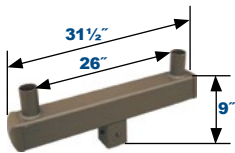

5" Twin Square
Vertical Tenon
PSS5TVTZ
Wt lbs 29.25, EPA 1.0