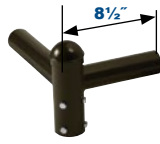

4" Straight Square Steel Pole Mounting Options

Order separately, field installed.

Spoke Brackets and Bullhorns:

Bronze Finish, Spoke Bracket have 7" Arms. Fit 2 3/8" (P2) Tenons.

*Non-stock item. Consult factory for lead time.

All PTSB Spoke Brackets are 9" high from the bottom edge to the top center of the cap

Single Spoke Bracket
PTSB1SZ

Twin Spoke Bracket,
90° Arms
PTSB290SZ

Twin Spoke Bracket,
180° Arms
PTSB2180SZ

Triple Spoke Bracket,
90° Arms
PTSB390SZ*

Pole Tenon Adaptor
PTASUNVZ

Triple Spoke Bracket,
120° Arms
PTSB3120SZ*

Quad Spoke Bracket,
90° Arms
PTSB490SZ*

180° Double Bullhorn
P2PMA
Wt lbs 17, EPA 0.9

180° Triple Bullhorn
P3PMA
Wt lbs 27, EPA 1.5

180° Quad Bullhorn
P4PMA
Wt lbs 38, EPA 2.2