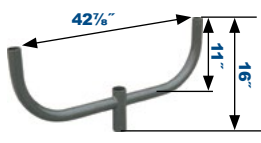

4" Straight Square Steel Pole Mounting Options

Order separately, field installed.

Spoke Brackets and Bullhorns:

Bronze Finish, Spoke Bracket have 7" Arms. Fit 2 3/8" (P2) Tenons.

*Non-stock item. Consult factory for lead time.

All PTSB Spoke Brackets are 9" high from the bottom edge to the top center of the cap

Single Spoke Bracket
PTSB1SZ

Twin Spoke Bracket,
90° Arms
PTSB290SZ

Twin Spoke Bracket,
180° Arms
PTSB2180SZ

Triple Spoke Bracket,
90° Arms
PTSB390SZ*

Pole Tenon Adaptor
PTASUNVZ

Triple Spoke Bracket,
120° Arms
PTSB3120SZ*

Quad Spoke Bracket,
90° Arms
PTSB490SZ*

180° Double Bullhorn
P2PMA
Wt lbs 17, EPA 0.9

180° Triple Bullhorn
P3PMA
Wt lbs 27, EPA 1.5

180° Quad Bullhorn
P4PMA
Wt lbs 38, EPA 2.2

Vertical Tenon Pole Top Fitters:

4" High Vertical Tenons, Bronze Finish, Fit 2 3/8" (P2) Tenons

Tenon Adaptor:

Fit 2 3/8" (P2) Tenons.

4" Twin Square
Vertical Tenon
PSS4TVTZ
Wt lbs 25, EPA 1.0

4" Triple Square
Vertical Tenon
PSS4TRVTZ
Wt lbs 40, EPA 1.9