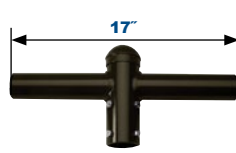

PSS4CVRZ Base Cover, Bronze Finish

PSSHHC Hand Hole Cover, Bronze Finish

5" Straight Square Steel Pole Mounting Options

Order separately, field installed.

Spoke Brackets and Bullhorns:

Bronze Finish, Spoke Bracket have 7" Arms. Fit 2 3/8" (P2) Tenons.

*Non-stock item. Consult factory for lead time.

All PTSB Spoke Brackets are 9" high from the bottom edge to the top center of the cap

Single Spoke Bracket
PTSB1SZ

Twin Spoke Bracket,
90° Arms
PTSB290SZ

Twin Spoke Bracket,
180° Arms
PTSB2180SZ

Triple Spoke Bracket,
90° Arms
PTSB390SZ*

Pole Tenon Adaptor
PTASUNVZ

Triple Spoke Bracket,
120° Arms
PTSB3120SZ*

Quad Spoke Bracket,
90° Arms
PTSB490SZ*

180° Double Bullhorn
P2PMA
Wt lbs 17, EPA 0.9

180° Triple Bullhorn
P3PMA
Wt lbs 27, EPA 1.5