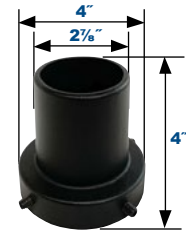

Pole Tenon Adaptor
PTASUNVZ

Triple Spoke Bracket,
120° Arms
PTSB3120SZ*

Quad Spoke Bracket,
90° Arms
PTSB490SZ*

180° Double Bullhorn
P2PMA
Wt lbs 17, EPA 0.9

180° Triple Bullhorn
P3PMA
Wt lbs 27, EPA 1.5

180° Quad Bullhorn
P4PMA
Wt lbs 38, EPA 2.2

Vertical Tenon Pole Top Fitters:

4" High Vertical Tenons, Bronze Finish, Fit 2 3/8" (P2) Tenons

Tenon Adaptor:

Fit 2 3/8" (P2) Tenons.

4" Twin Square
Vertical Tenon
PSS4TVTZ
Wt lbs 25, EPA 1.0

4" Triple Square
Vertical Tenon
PSS4TRVTZ
Wt lbs 40, EPA 1.9

4" 180° Quad Square
Vertical Tenon
PSS4Q180VTZ
Wt lbs 56, EPA 2.7

4" 90° Quad Square
Vertical Tenon
PSS4Q90VTZ
Wt lbs 44, EPA 1.1

Retrofit Tenon Adaptor for
2 3/8" Tenons
PSRTNB

Vertical Tenon Pole Fitter:

Bronze Finish

Horizontal Tenon Pole Fitters:

4" Horizontal Tenons, Bronze Finish

4" Single Square Vertical
Tenon - 2 3/8" Dia.
P1PMA

4" Single Square Vertical
Tenon - 2 3/8" Dia.
PSS43SVTZ

4" 180° Twin Square
Horizontal Tenon
P42180PMA