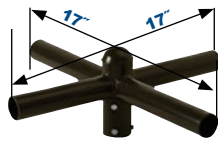

4" Straight Square Steel Pole Mounting Options

Order separately, field installed.

Spoke Brackets and Bullhorns:

Bronze Finish, Spoke Bracket have 7" Arms. Fit 2 3/8" (P2) Tenons.

*Non-stock item. Consult factory for lead time.

All PTSB Spoke Brackets are 9" high from the bottom edge to the top center of the cap

Single Spoke Bracket
PTSB1SZ

Twin Spoke Bracket,
90° Arms
PTSB290SZ

Twin Spoke Bracket,
180° Arms
PTSB2180SZ

Triple Spoke Bracket,
90° Arms
PTSB390SZ*

Pole Tenon Adaptor
PTASUNVZ

Triple Spoke Bracket,
120° Arms
PTSB3120SZ*

Quad Spoke Bracket,
90° Arms
PTSB490SZ*

180° Double Bullhorn
P2PMA
Wt lbs 17, EPA 0.9

180° Triple Bullhorn
P3PMA
Wt lbs 27, EPA 1.5

180° Quad Bullhorn
P4PMA
Wt lbs 38, EPA 2.2