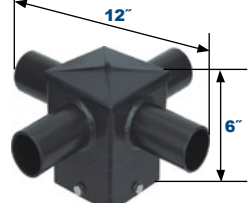

Bronze Finish

Horizontal Tenon Pole Fitters:

4" Horizontal Tenons, Bronze Finish

4" Single Square Vertical
Tenon - 2 3/8" Dia.
P1PMA

4" Single Square Vertical
Tenon - 2 3/8" Dia.
PSS43SVTZ

4" 180° Twin Square
Horizontal Tenon
P42180PMA

4" 90° Twin Square
Horizontal Tenon
P4290PMA

4" 90° Triple Square
Horizontal Tenon
P390PMA

4" 90° Quad Square
Horizontal Tenon
P490PMA

Wall Mounting Bracket:

Bronze Finish

Replacement Parts:

Wall Mount
Bracket
PRSWMBZ