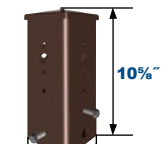

4" Straight Square Steel Pole Mounting Options

Order separately, field installed.

Spoke Brackets and Bullhorns:

Bronze Finish, Spoke Bracket have 7" Arms. Fit 2 3/8" (P2) Tenons.

*Non-stock item. Consult factory for lead time.

All PTSB Spoke Brackets are 9" high from the bottom edge to the top center of the cap

Single Spoke Bracket
PTSB1SZ

Twin Spoke Bracket,
90° Arms
PTSB290SZ

Twin Spoke Bracket,
180° Arms
PTSB2180SZ

Triple Spoke Bracket,
90° Arms
PTSB390SZ*

Pole Tenon Adaptor
PTASUNVZ

Triple Spoke Bracket,
120° Arms
PTSB3120SZ*

Quad Spoke Bracket,
90° Arms
PTSB490SZ*

180° Double Bullhorn
P2PMA
Wt lbs 17, EPA 0.9

180° Triple Bullhorn
P3PMA
Wt lbs 27, EPA 1.5

180° Quad Bullhorn
P4PMA
Wt lbs 38, EPA 2.2