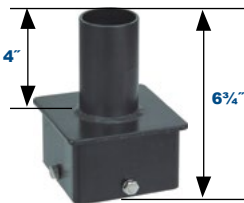

4" 180° Quad Square
Vertical Tenon
PSS4Q180VTZ
Wt lbs 56, EPA 2.7

4" 90° Quad Square
Vertical Tenon
PSS4Q90VTZ
Wt lbs 44, EPA 1.1

Retrofit Tenon Adaptor for
2 3/8" Tenons
PSRTNB

Vertical Tenon Pole Fitter:

Bronze Finish

Horizontal Tenon Pole Fitters:

4" Horizontal Tenons, Bronze Finish

4" Single Square Vertical
Tenon - 2 3/8" Dia.
P1PMA

4" Single Square Vertical
Tenon - 2 3/8" Dia.
PSS43SVTZ

4" 180° Twin Square
Horizontal Tenon
P42180PMA