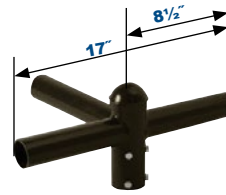

PSS4CVRZ Base Cover, Bronze Finish

PSSHHC Hand Hole Cover, Bronze Finish

5" Straight Square Steel Pole Mounting Options

Order separately, field installed.

Spoke Brackets and Bullhorns:

Bronze Finish, Spoke Bracket have 7" Arms. Fit 2 3/8" (P2) Tenons.

*Non-stock item. Consult factory for lead time.

All PTSB Spoke Brackets are 9" high from the bottom edge to the top center of the cap

Single Spoke Bracket
PTSB1SZ

Twin Spoke Bracket,
90° Arms
PTSB290SZ

Twin Spoke Bracket,
180° Arms
PTSB2180SZ

Triple Spoke Bracket,
90° Arms
PTSB390SZ*

Pole Tenon Adaptor
PTASUNVZ

Triple Spoke Bracket,
120° Arms
PTSB3120SZ*

Quad Spoke Bracket,
90° Arms
PTSB490SZ*

180° Double Bullhorn
P2PMA
Wt lbs 17, EPA 0.9

180° Triple Bullhorn
P3PMA
Wt lbs 27, EPA 1.5