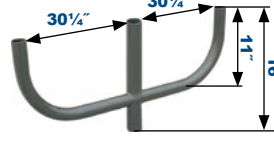

All PTSB Spoke Brackets are 9" high from the bottom edge to the top center of the cap

Single Spoke Bracket
PTSB1SZ

Twin Spoke Bracket,
90° Arms
PTSB290SZ

Twin Spoke Bracket,
180° Arms
PTSB2180SZ

Triple Spoke Bracket,
90° Arms
PTSB390SZ*

Pole Tenon Adaptor
PTASUNVZ

Triple Spoke Bracket,
120° Arms
PTSB3120SZ*

Quad Spoke Bracket,
90° Arms
PTSB490SZ*

180° Double Bullhorn
P2PMA
Wt lbs 17, EPA 0.9

180° Triple Bullhorn
P3PMA
Wt lbs 27, EPA 1.5

180° Quad Bullhorn
P4PMA
Wt lbs 38, EPA 2.2

Vertical Tenon Pole Top Fitters:

4" High Vertical Tenons, Bronze Finish, Fit 2 3/8" (P2) Tenons

Tenon Adaptor:

Fit 2 3/8" (P2) Tenons.

4" Twin Square
Vertical Tenon
PSS4TVTZ
Wt lbs 25, EPA 1.0

4" Triple Square
Vertical Tenon
PSS4TRVTZ
Wt lbs 40, EPA 1.9