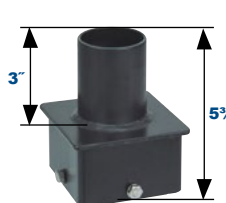

4" 180° Quad Square
Vertical Tenon
PSS4Q180VTZ
Wt lbs 56, EPA 2.7

4" 90° Quad Square
Vertical Tenon
PSS4Q90VTZ
Wt lbs 44, EPA 1.1

Retrofit Tenon Adaptor for
2 3/8" Tenons
PSRTNB

Vertical Tenon Pole Fitter:

Bronze Finish

Horizontal Tenon Pole Fitters:

4" Horizontal Tenons, Bronze Finish

4" Single Square Vertical
Tenon - 2 3/8" Dia.
P1PMA

4" Single Square Vertical
Tenon - 2 3/8" Dia.
PSS43SVTZ

4" 180° Twin Square
Horizontal Tenon
P42180PMA