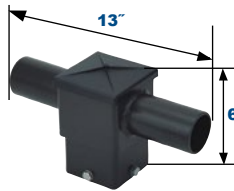

Horizontal Tenon Pole Fitters:

4" Horizontal Tenons, Bronze Finish

5" Single Square Vertical
Tenon - 2 3/8" Dia.
P51PMA

5" Single Square Vertical
Tenon - 2 1/8" Dia.
PSS53SVTZ

5" 180° Twin Square
Horizontal Tenon
P52180PMA