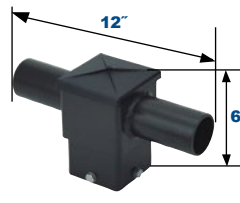

Bronze Finish

Horizontal Tenon Pole Fitters:

4" Horizontal Tenons, Bronze Finish

4" Single Square Vertical
Tenon - 2 3/8" Dia.
P1PMA

4" Single Square Vertical
Tenon - 2 3/8" Dia.
PSS43SVTZ

4" 180° Twin Square
Horizontal Tenon
P42180PMA

4" 90° Twin Square
Horizontal Tenon
P4290PMA

4" 90° Triple Square
Horizontal Tenon
P390PMA

4" 90° Quad Square
Horizontal Tenon
P490PMA

Wall Mounting Bracket:

Bronze Finish

Replacement Parts:

Wall Mount
Bracket
PRSWMBZ