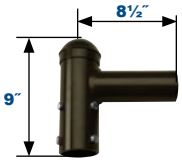

4" Straight Square Steel Pole Mounting Options

Order separately, field installed.

Spoke Brackets and Bullhorns:

Bronze Finish, Spoke Bracket have 7" Arms. Fit 2 3/8" (P2) Tenons.

*Non-stock item. Consult factory for lead time.

All PTSB Spoke Brackets are 9" high from the bottom edge to the top center of the cap

Single Spoke Bracket
PTSB1SZ

Twin Spoke Bracket,
90° Arms
PTSB290SZ

Twin Spoke Bracket,
180° Arms
PTSB2180SZ

Triple Spoke Bracket,
90° Arms
PTSB390SZ*

Pole Tenon Adaptor
PTASUNVZ

Triple Spoke Bracket,
120° Arms
PTSB3120SZ*

Quad Spoke Bracket,
90° Arms
PTSB490SZ*

180° Double Bullhorn
P2PMA
Wt lbs 17, EPA 0.9

180° Triple Bullhorn
P3PMA
Wt lbs 27, EPA 1.5

180° Quad Bullhorn
P4PMA
Wt lbs 38, EPA 2.2