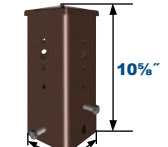

Pole Tenon Adaptor
PTASUNVZ