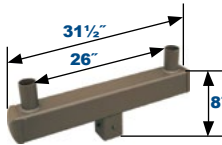

All PTSB Spoke Brackets are 9" high from the bottom edge to the top center of the cap

Single Spoke Bracket
PTSB1SZ

Twin Spoke Bracket,
90° Arms
PTSB290SZ

Twin Spoke Bracket,
180° Arms
PTSB2180SZ

Triple Spoke Bracket,
90° Arms
PTSB390SZ*

Pole Tenon Adaptor
PTASUNVZ

Triple Spoke Bracket,
120° Arms
PTSB3120SZ*

Quad Spoke Bracket,
90° Arms
PTSB490SZ*

180° Double Bullhorn
P2PMA
Wt lbs 17, EPA 0.9

180° Triple Bullhorn
P3PMA
Wt lbs 27, EPA 1.5

180° Quad Bullhorn
P4PMA
Wt lbs 38, EPA 2.2

Vertical Tenon Pole Top Fitters:

4" High Vertical Tenons, Bronze Finish, Fit 2 3/8" (P2) Tenons

Tenon Adaptor:

Fit 2 3/8" (P2) Tenons.

4" Twin Square
Vertical Tenon
PSS4TVTZ
Wt lbs 25, EPA 1.0

4" Triple Square
Vertical Tenon
PSS4TRVTZ
Wt lbs 40, EPA 1.9