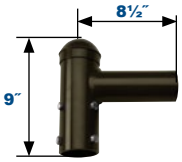

Wall Mount 90°
Bracket
P90WMB

P4CAP

PSS4CVRZ

PSSHHC

Replacement Parts (Order Separately, Field Installed)

PAB34X30 M20 x 27 1/2" Anchor Bolts, Set of 4 for 4" PSSS Poles

PSS4CZ 4" UV-Stabilized Polycarbonate Pole Cap

PSS4CVRZ Base Cover, Bronze Finish

PSSHHC Hand Hole Cover, Bronze Finish

5" Straight Square Steel Pole Mounting Options

Order separately, field installed.

Spoke Brackets and Bullhorns:

Bronze Finish, Spoke Bracket have 7" Arms. Fit 2 3/8" (P2) Tenons.

*Non-stock item. Consult factory for lead time.

All PTSB Spoke Brackets are 9" high from the bottom edge to the top center of the cap

Single Spoke Bracket
PTSB1SZ

Twin Spoke Bracket,
90° Arms
PTSB290SZ

Twin Spoke Bracket,
180° Arms
PTSB2180SZ