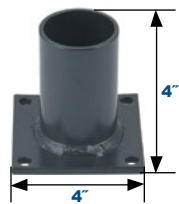

Bronze Finish

Horizontal Tenon Pole Fitters:

4" Horizontal Tenons, Bronze Finish

4" Single Square Vertical
Tenon - 2 3/8" Dia.
P1PMA

4" Single Square Vertical
Tenon - 2 3/8" Dia.
PSS43SVTZ

4" 180° Twin Square
Horizontal Tenon
P42180PMA

4" 90° Twin Square
Horizontal Tenon
P4290PMA

4" 90° Triple Square
Horizontal Tenon
P390PMA

4" 90° Quad Square
Horizontal Tenon
P490PMA

Wall Mounting Bracket:

Bronze Finish

Replacement Parts:

Wall Mount
Bracket
PRSWMBZ

Wall Mount 90°
Bracket
P90WMB

P4CAP

PSS4CVRZ

PSSHHC

Replacement Parts (Order Separately, Field Installed)

PAB34X30 M20 x 27 1/2" Anchor Bolts, Set of 4 for 4" PSSS Poles

PSS4CZ 4" UV-Stabilized Polycarbonate Pole Cap

PSS4CVRZ Base Cover, Bronze Finish

PSSHHC Hand Hole Cover, Bronze Finish

5" Straight Square Steel Pole Mounting Options

Order separately, field installed.

Spoke Brackets and Bullhorns:

Bronze Finish, Spoke Bracket have 7" Arms. Fit 2 3/8" (P2) Tenons.