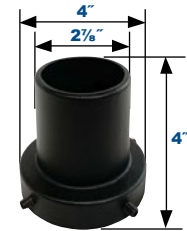

Triple Spoke Bracket,
90° Arms
PTSB390SZ*

Pole Tenon Adaptor
PTASUNVZ

Triple Spoke Bracket,
120° Arms
PTSB3120SZ*

Quad Spoke Bracket,
90° Arms
PTSB490SZ*

180° Double Bullhorn
P2PMA
Wt lbs 17, EPA 0.9

180° Triple Bullhorn
P3PMA
Wt lbs 27, EPA 1.5

180° Quad Bullhorn
P4PMA
Wt lbs 38, EPA 2.2

Vertical Tenon Pole Top Fitters:

4" High Vertical Tenons, Bronze Finish, Fit 2 3/8" (P2) Tenons

Tenon Adaptor:

Fit 2 3/8" (P2) Tenons.

5" Twin Square
Vertical Tenon
PSS5TVTZ
Wt lbs 29.25, EPA 1.0

5" Triple Square
Vertical Tenon
PSS5TRVTZ
Wt lbs 46, EPA 1.9

5" 90° Quad Square
Vertical Tenon
PSS5Q90VTZ
Wt lbs 49, EPA 1.1

Retrofit Tenon Adaptor for
2 3/8" Tenons
PSRTNB

Vertical Tenon Pole Fitter:

Bronze Finish