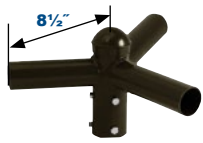

PSS4CVRZ Base Cover, Bronze Finish

PSSHHC Hand Hole Cover, Bronze Finish

5" Straight Square Steel Pole Mounting Options

Order separately, field installed.

Spoke Brackets and Bullhorns:

Bronze Finish, Spoke Bracket have 7" Arms. Fit 2 3/8" (P2) Tenons.

*Non-stock item. Consult factory for lead time.

All PTSB Spoke Brackets are 9" high from the bottom edge to the top center of the cap

Single Spoke Bracket
PTSB1SZ

Twin Spoke Bracket,
90° Arms
PTSB290SZ

Twin Spoke Bracket,
180° Arms
PTSB2180SZ

Triple Spoke Bracket,
90° Arms
PTSB390SZ*

Pole Tenon Adaptor
PTASUNVZ

Triple Spoke Bracket,
120° Arms
PTSB3120SZ*

Quad Spoke Bracket,
90° Arms
PTSB490SZ*

180° Double Bullhorn
P2PMA
Wt lbs 17, EPA 0.9

180° Triple Bullhorn
P3PMA
Wt lbs 27, EPA 1.5