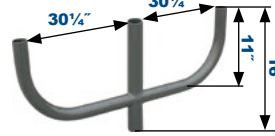

*Non-stock item. Consult factory for lead time.

All PTSB Spoke Brackets are 9" high from the bottom edge to the top center of the cap

Single Spoke Bracket
PTSB1SZ

Twin Spoke Bracket,
90° Arms
PTSB290SZ

Twin Spoke Bracket,
180° Arms
PTSB2180SZ

Triple Spoke Bracket,
90° Arms
PTSB390SZ*

Pole Tenon Adaptor
PTASUNVZ

Triple Spoke Bracket,
120° Arms
PTSB3120SZ*

Quad Spoke Bracket,
90° Arms
PTSB490SZ*

180° Double Bullhorn
P2PMA
Wt lbs 17, EPA 0.9

180° Triple Bullhorn
P3PMA
Wt lbs 27, EPA 1.5

180° Quad Bullhorn
P4PMA
Wt lbs 38, EPA 2.2

Vertical Tenon Pole Top Fitters:

4" High Vertical Tenons, Bronze Finish, Fit 2 3/8" (P2) Tenons

Tenon Adaptor:

Fit 2 3/8" (P2) Tenons.

5" Twin Square
Vertical Tenon
PSS5TVTZ
Wt lbs 29.25, EPA 1.0