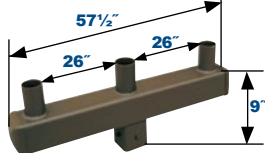

Triple Spoke Bracket,
90° Arms
PTSB390SZ*

Pole Tenon Adaptor
PTASUNVZ

Triple Spoke Bracket,
120° Arms
PTSB3120SZ*

Quad Spoke Bracket,
90° Arms
PTSB490SZ*

180° Double Bullhorn
P2PMA
Wt lbs 17, EPA 0.9

180° Triple Bullhorn
P3PMA
Wt lbs 27, EPA 1.5

180° Quad Bullhorn
P4PMA
Wt lbs 38, EPA 2.2

Vertical Tenon Pole Top Fitters:

4" High Vertical Tenons, Bronze Finish, Fit 2 3/8" (P2) Tenons

Tenon Adaptor:

Fit 2 3/8" (P2) Tenons.

5" Twin Square
Vertical Tenon
PSS5TVTZ
Wt lbs 29.25, EPA 1.0