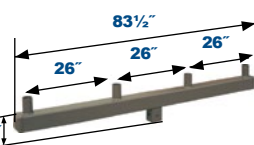

Vertical Tenon Pole Top Fitters:

4" High Vertical Tenons, Bronze Finish, Fit 2 3/8" (P2) Tenons

Tenon Adaptor:

Fit 2 3/8" (P2) Tenons.

4" Twin Square
Vertical Tenon
PSS4TVTZ
Wt lbs 25, EPA 1.0

4" Triple Square
Vertical Tenon
PSS4TRVTZ
Wt lbs 40, EPA 1.9