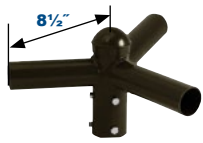

4" Straight Square Steel Pole Mounting Options

Order separately, field installed.

Spoke Brackets and Bullhorns:

Bronze Finish, Spoke Bracket have 7" Arms. Fit 2 3/8" (P2) Tenons.

*Non-stock item. Consult factory for lead time.

All PTSB Spoke Brackets are 9" high from the bottom edge to the top center of the cap

Single Spoke Bracket
PTSB1SZ

Twin Spoke Bracket,
90° Arms
PTSB290SZ

Twin Spoke Bracket,
180° Arms
PTSB2180SZ

Triple Spoke Bracket,
90° Arms
PTSB390SZ*

Pole Tenon Adaptor
PTASUNVZ

Triple Spoke Bracket,
120° Arms
PTSB3120SZ*

Quad Spoke Bracket,
90° Arms
PTSB490SZ*

180° Double Bullhorn
P2PMA
Wt lbs 17, EPA 0.9

180° Triple Bullhorn
P3PMA
Wt lbs 27, EPA 1.5

180° Quad Bullhorn
P4PMA
Wt lbs 38, EPA 2.2