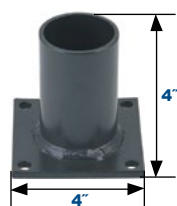

Horizontal Tenon Pole Fitters:

4" Horizontal Tenons, Bronze Finish

5" Single Square Vertical
Tenon - 2 3/8" Dia.
P51PMA

5" Single Square Vertical
Tenon - 2 1/8" Dia.
PSS53SVTZ

5" 180° Twin Square
Horizontal Tenon
P52180PMA

5" 90° Twin Square
Horizontal Tenon
P5290PMA

5" 90° Quad Square
Horizontal Tenon
PSS5Q90HTZ

Wall Mounting Bracket:

Bronze Finish

Replacement Parts:

Wall Mount Bracket
PRSWMBZ

Wall Mount 90° Bracket
PRSWMB90Z
Wt lbs 4.5, EPA 0.3

PSS5CZ

PSS5CVRZ

PSSHHC

Replacement Parts (Order Separately, Field Installed)

PSS5CZ	5" UV-Stabilized Polycarbonate Pole Cap
PSS5CVRZ	Base Cover, Bronze Finish
PAB1X36	M22 x 33" Anchor Bolts, Set of 4
PSSHHC	Hand Hole Cover, Bronze Finish