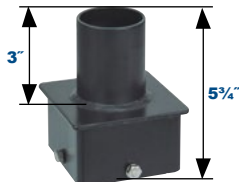

5" Single Square Vertical
Tenon - 2 1/8" Dia.
PSS53SVTZ