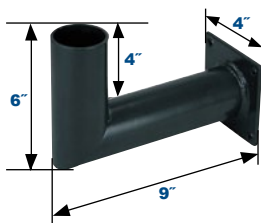

Bronze Finish

Horizontal Tenon Pole Fitters:

4" Horizontal Tenons, Bronze Finish

4" Single Square Vertical
Tenon - 2 3/8" Dia.
P1PMA

4" Single Square Vertical
Tenon - 2 3/8" Dia.
PSS43SVTZ

4" 180° Twin Square
Horizontal Tenon
P42180PMA

4" 90° Twin Square
Horizontal Tenon
P4290PMA

4" 90° Triple Square
Horizontal Tenon
P390PMA

4" 90° Quad Square
Horizontal Tenon
P490PMA

Wall Mounting Bracket:

Bronze Finish

Replacement Parts:

Wall Mount
Bracket
PRSWMBZ

Wall Mount 90°
Bracket
P90WMB

P4CAP

PSS4CVRZ

PSSHHC

Replacement Parts (Order Separately, Field Installed)

PAB34X30 M20 x 27 1/2" Anchor Bolts, Set of 4 for 4" PSSS Poles

PSS4CZ 4" UV-Stabilized Polycarbonate Pole Cap