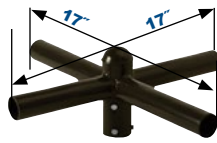

*Non-stock item. Consult factory for lead time.

All PTSB Spoke Brackets are 9" high from the bottom edge to the top center of the cap

Single Spoke Bracket
PTSB1SZ

Twin Spoke Bracket,
90° Arms
PTSB290SZ

Twin Spoke Bracket,
180° Arms
PTSB2180SZ

Triple Spoke Bracket,
90° Arms
PTSB390SZ*

Pole Tenon Adaptor
PTASUNVZ

Triple Spoke Bracket,
120° Arms
PTSB3120SZ*

Quad Spoke Bracket,
90° Arms
PTSB490SZ*

180° Double Bullhorn
P2PMA
Wt lbs 17, EPA 0.9

180° Triple Bullhorn
P3PMA
Wt lbs 27, EPA 1.5