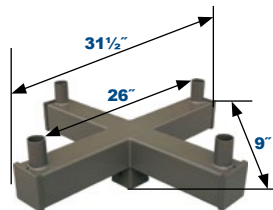

5" 90° Quad Square
Vertical Tenon
PSS5Q90VTZ
Wt lbs 49, EPA 1.1