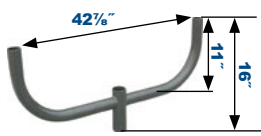

*Non-stock item. Consult factory for lead time.

All PTSB Spoke Brackets are 9" high from the bottom edge to the top center of the cap

Single Spoke Bracket
PTSB1SZ

Twin Spoke Bracket,
90° Arms
PTSB290SZ

Twin Spoke Bracket,
180° Arms
PTSB2180SZ

Triple Spoke Bracket,
90° Arms
PTSB390SZ*

Pole Tenon Adaptor
PTASUNVZ

Triple Spoke Bracket,
120° Arms
PTSB3120SZ*

Quad Spoke Bracket,
90° Arms
PTSB490SZ*

180° Double Bullhorn
P2PMA
Wt lbs 17, EPA 0.9

180° Triple Bullhorn
P3PMA
Wt lbs 27, EPA 1.5

180° Quad Bullhorn
P4PMA
Wt lbs 38, EPA 2.2

Vertical Tenon Pole Top Fitters:

4" High Vertical Tenons, Bronze Finish, Fit 2 3/8" (P2) Tenons

Tenon Adaptor:

Fit 2 3/8" (P2) Tenons.

5" Twin Square
Vertical Tenon
PSS5TVTZ
Wt lbs 29.25, EPA 1.0