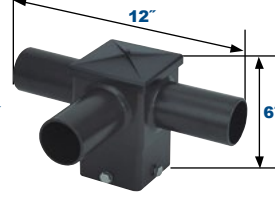

Bronze Finish

Horizontal Tenon Pole Fitters:

4" Horizontal Tenons, Bronze Finish

4" Single Square Vertical
Tenon - 2 3/8" Dia.
P1PMA

4" Single Square Vertical
Tenon - 2 3/8" Dia.
PSS43SVTZ

4" 180° Twin Square
Horizontal Tenon
P42180PMA

4" 90° Twin Square
Horizontal Tenon
P4290PMA

4" 90° Triple Square
Horizontal Tenon
P390PMA

4" 90° Quad Square
Horizontal Tenon
P490PMA

Wall Mounting Bracket:

Bronze Finish

Replacement Parts:

Wall Mount
Bracket
PRSWMBZ