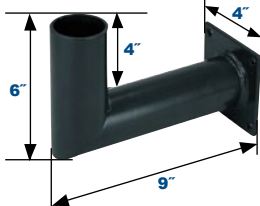

Horizontal Tenon Pole Fitters:

4" Horizontal Tenons, Bronze Finish

5" Single Square Vertical
Tenon - 2 3/8" Dia.
P51PMA

5" Single Square Vertical
Tenon - 2 1/8" Dia.
PSS53SVTZ

5" 180° Twin Square
Horizontal Tenon
P52180PMA

5" 90° Twin Square
Horizontal Tenon
P5290PMA

5" 90° Quad Square
Horizontal Tenon
PSS5Q90HTZ

Wall Mounting Bracket:

Bronze Finish

Replacement Parts:

Wall Mount Bracket
PRSWMBZ

Wall Mount 90° Bracket
PRSWMB90Z
Wt lbs 4.5, EPA 0.3