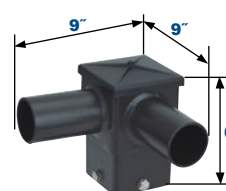

Horizontal Tenon Pole Fitters:

4" Horizontal Tenons, Bronze Finish

5" Single Square Vertical
Tenon - 2 3/8" Dia.
P51PMA

5" Single Square Vertical
Tenon - 2 1/8" Dia.
PSS53SVTZ

5" 180° Twin Square
Horizontal Tenon
P52180PMA