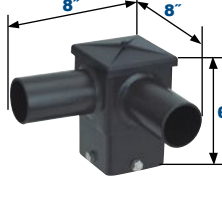

Bronze Finish

Horizontal Tenon Pole Fitters:

4" Horizontal Tenons, Bronze Finish

4" Single Square Vertical
Tenon - 2 3/8" Dia.
P1PMA

4" Single Square Vertical
Tenon - 2 3/8" Dia.
PSS43SVTZ

4" 180° Twin Square
Horizontal Tenon
P42180PMA

4" 90° Twin Square
Horizontal Tenon
P4290PMA

4" 90° Triple Square
Horizontal Tenon
P390PMA

4" 90° Quad Square
Horizontal Tenon
P490PMA

Wall Mounting Bracket:

Bronze Finish

Replacement Parts:

Wall Mount
Bracket
PRSWMBZ

Wall Mount 90°
Bracket
P90WMB

P4CAP

PSS4CVRZ

PSSHHC

Replacement Parts (Order Separately, Field Installed)

PAB34X30 M20 x 27 1/2" Anchor Bolts, Set of 4 for 4" PSSS Poles

PSS4CZ 4" UV-Stabilized Polycarbonate Pole Cap