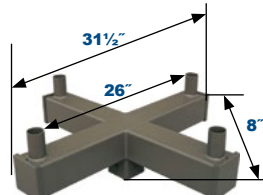

4" 90° Quad Square
Vertical Tenon
PSS4Q90VTZ
Wt lbs 44, EPA 1.1