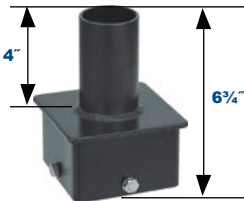

5" Single Square Vertical
Tenon - 2 3/8" Dia.
P51PMA