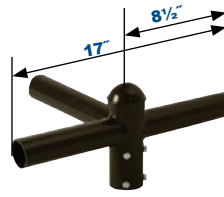

4" Straight Square Steel Pole Mounting Options

Order separately, field installed.

Spoke Brackets and Bullhorns:

Bronze Finish, Spoke Bracket have 7" Arms. Fit 2 3/8" (P2) Tenons.

*Non-stock item. Consult factory for lead time.

All PTSB Spoke Brackets are 9" high from the bottom edge to the top center of the cap

Single Spoke Bracket
PTSB1SZ

Twin Spoke Bracket,
90° Arms
PTSB290SZ

Twin Spoke Bracket,
180° Arms
PTSB2180SZ

Triple Spoke Bracket,
90° Arms
PTSB390SZ*

Pole Tenon Adaptor
PTASUNVZ

Triple Spoke Bracket,
120° Arms
PTSB3120SZ*

Quad Spoke Bracket,
90° Arms
PTSB490SZ*

180° Double Bullhorn
P2PMA
Wt lbs 17, EPA 0.9

180° Triple Bullhorn
P3PMA
Wt lbs 27, EPA 1.5

180° Quad Bullhorn
P4PMA
Wt lbs 38, EPA 2.2

Vertical Tenon Pole Top Fitters:

4" High Vertical Tenons, Bronze Finish, Fit 2 3/8" (P2) Tenons

Tenon Adaptor:

Fit 2 3/8" (P2) Tenons.

4" Twin Square
Vertical Tenon
PSS4TVTZ
Wt lbs 25, EPA 1.0

4" Triple Square
Vertical Tenon
PSS4TRVTZ
Wt lbs 40, EPA 1.9