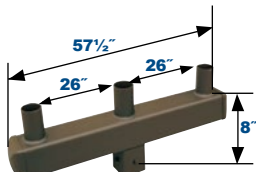

Pole Tenon Adaptor
PTASUNVZ

Triple Spoke Bracket,
120° Arms
PTSB3120SZ*

Quad Spoke Bracket,
90° Arms
PTSB490SZ*

180° Double Bullhorn
P2PMA
Wt lbs 17, EPA 0.9

180° Triple Bullhorn
P3PMA
Wt lbs 27, EPA 1.5

180° Quad Bullhorn
P4PMA
Wt lbs 38, EPA 2.2

Vertical Tenon Pole Top Fitters:

4" High Vertical Tenons, Bronze Finish, Fit 2 3/8" (P2) Tenons

Tenon Adaptor:

Fit 2 3/8" (P2) Tenons.

4" Twin Square
Vertical Tenon
PSS4TVTZ
Wt lbs 25, EPA 1.0

4" Triple Square
Vertical Tenon
PSS4TRVTZ
Wt lbs 40, EPA 1.9