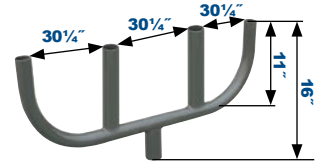

*Non-stock item. Consult factory for lead time.

All PTSB Spoke Brackets are 9" high from the bottom edge to the top center of the cap

Single Spoke Bracket
PTSB1SZ

Twin Spoke Bracket,
90° Arms
PTSB290SZ

Twin Spoke Bracket,
180° Arms
PTSB2180SZ

Triple Spoke Bracket,
90° Arms
PTSB390SZ*

Pole Tenon Adaptor
PTASUNVZ

Triple Spoke Bracket,
120° Arms
PTSB3120SZ*

Quad Spoke Bracket,
90° Arms
PTSB490SZ*

180° Double Bullhorn
P2PMA
Wt lbs 17, EPA 0.9

180° Triple Bullhorn
P3PMA
Wt lbs 27, EPA 1.5

180° Quad Bullhorn
P4PMA
Wt lbs 38, EPA 2.2

Vertical Tenon Pole Top Fitters:

4" High Vertical Tenons, Bronze Finish, Fit 2 3/8" (P2) Tenons

Tenon Adaptor:

Fit 2 3/8" (P2) Tenons.

5" Twin Square
Vertical Tenon
PSS5TVTZ
Wt lbs 29.25, EPA 1.0