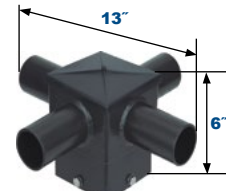

5" 90° Quad Square
Horizontal Tenon
PSS5Q90HTZ

Wall Mounting Bracket:

Bronze Finish

Replacement Parts: